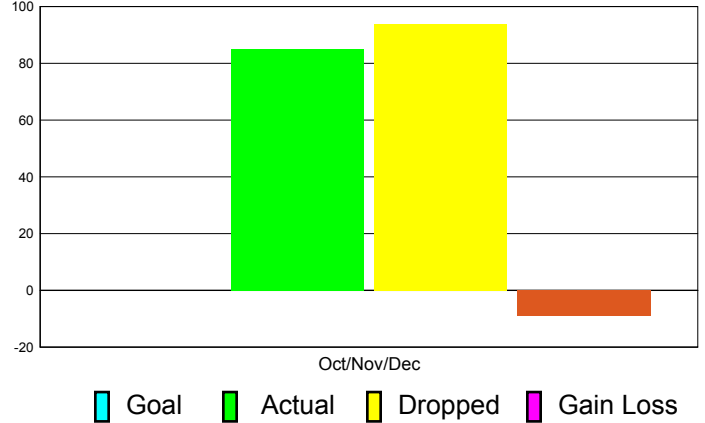

Membership Results 2011-2012

Goal, New, Dropped, Gain/Loss